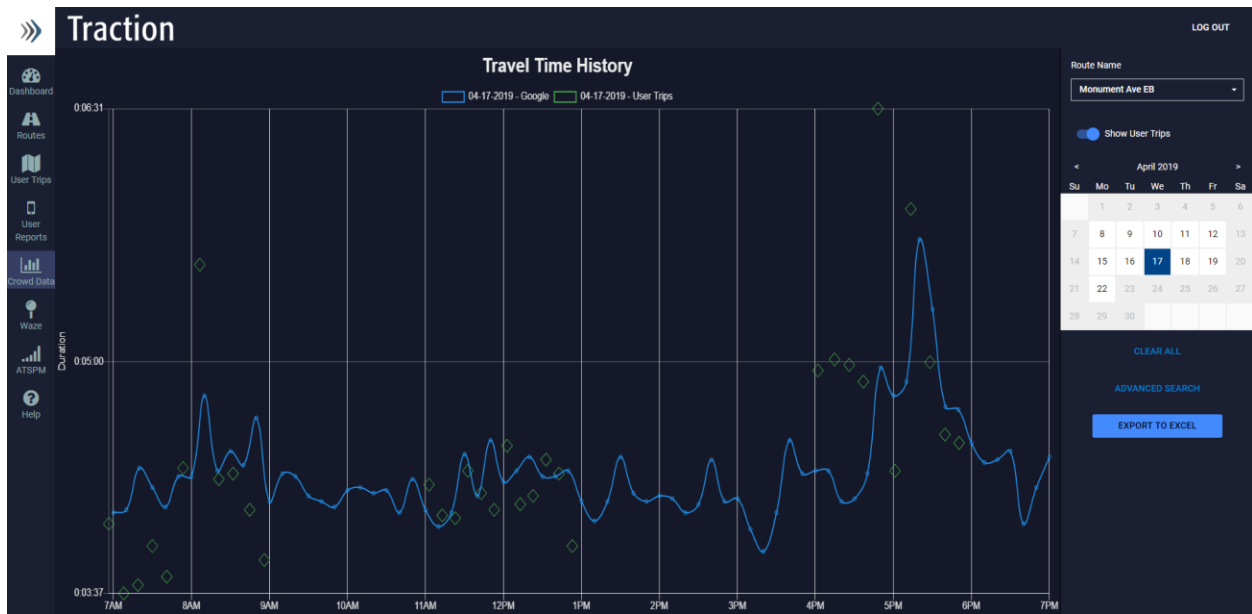

## SEPTEMBER 2019

- » (Website) Crowd data graph shows any available trajectory data (user trips) on the same graph if one or more trips exist for the chosen date(s).
- » (Website) Link provided to the Waze Traffic View tool on the Waze tab for agencies in the Connected Citizens Program (CCP).